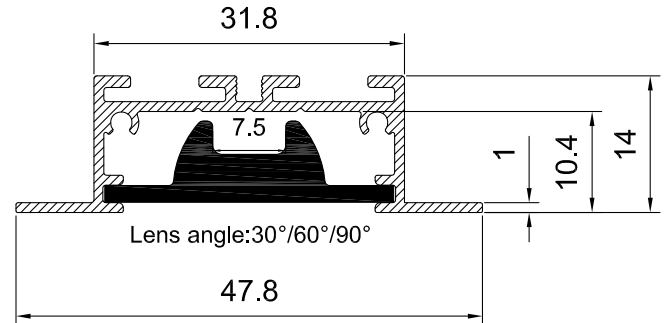

Color 

Unit: mm

## Features:

1. Model: HL-A032
2. Material: AL6063+PMMA
3. Surface: Anodized/Painting
4. Lighting source width: 30mm
5. Length: 4m/max
6. Installation: For offices, conference rooms, supermarkets, home lighting, etc.